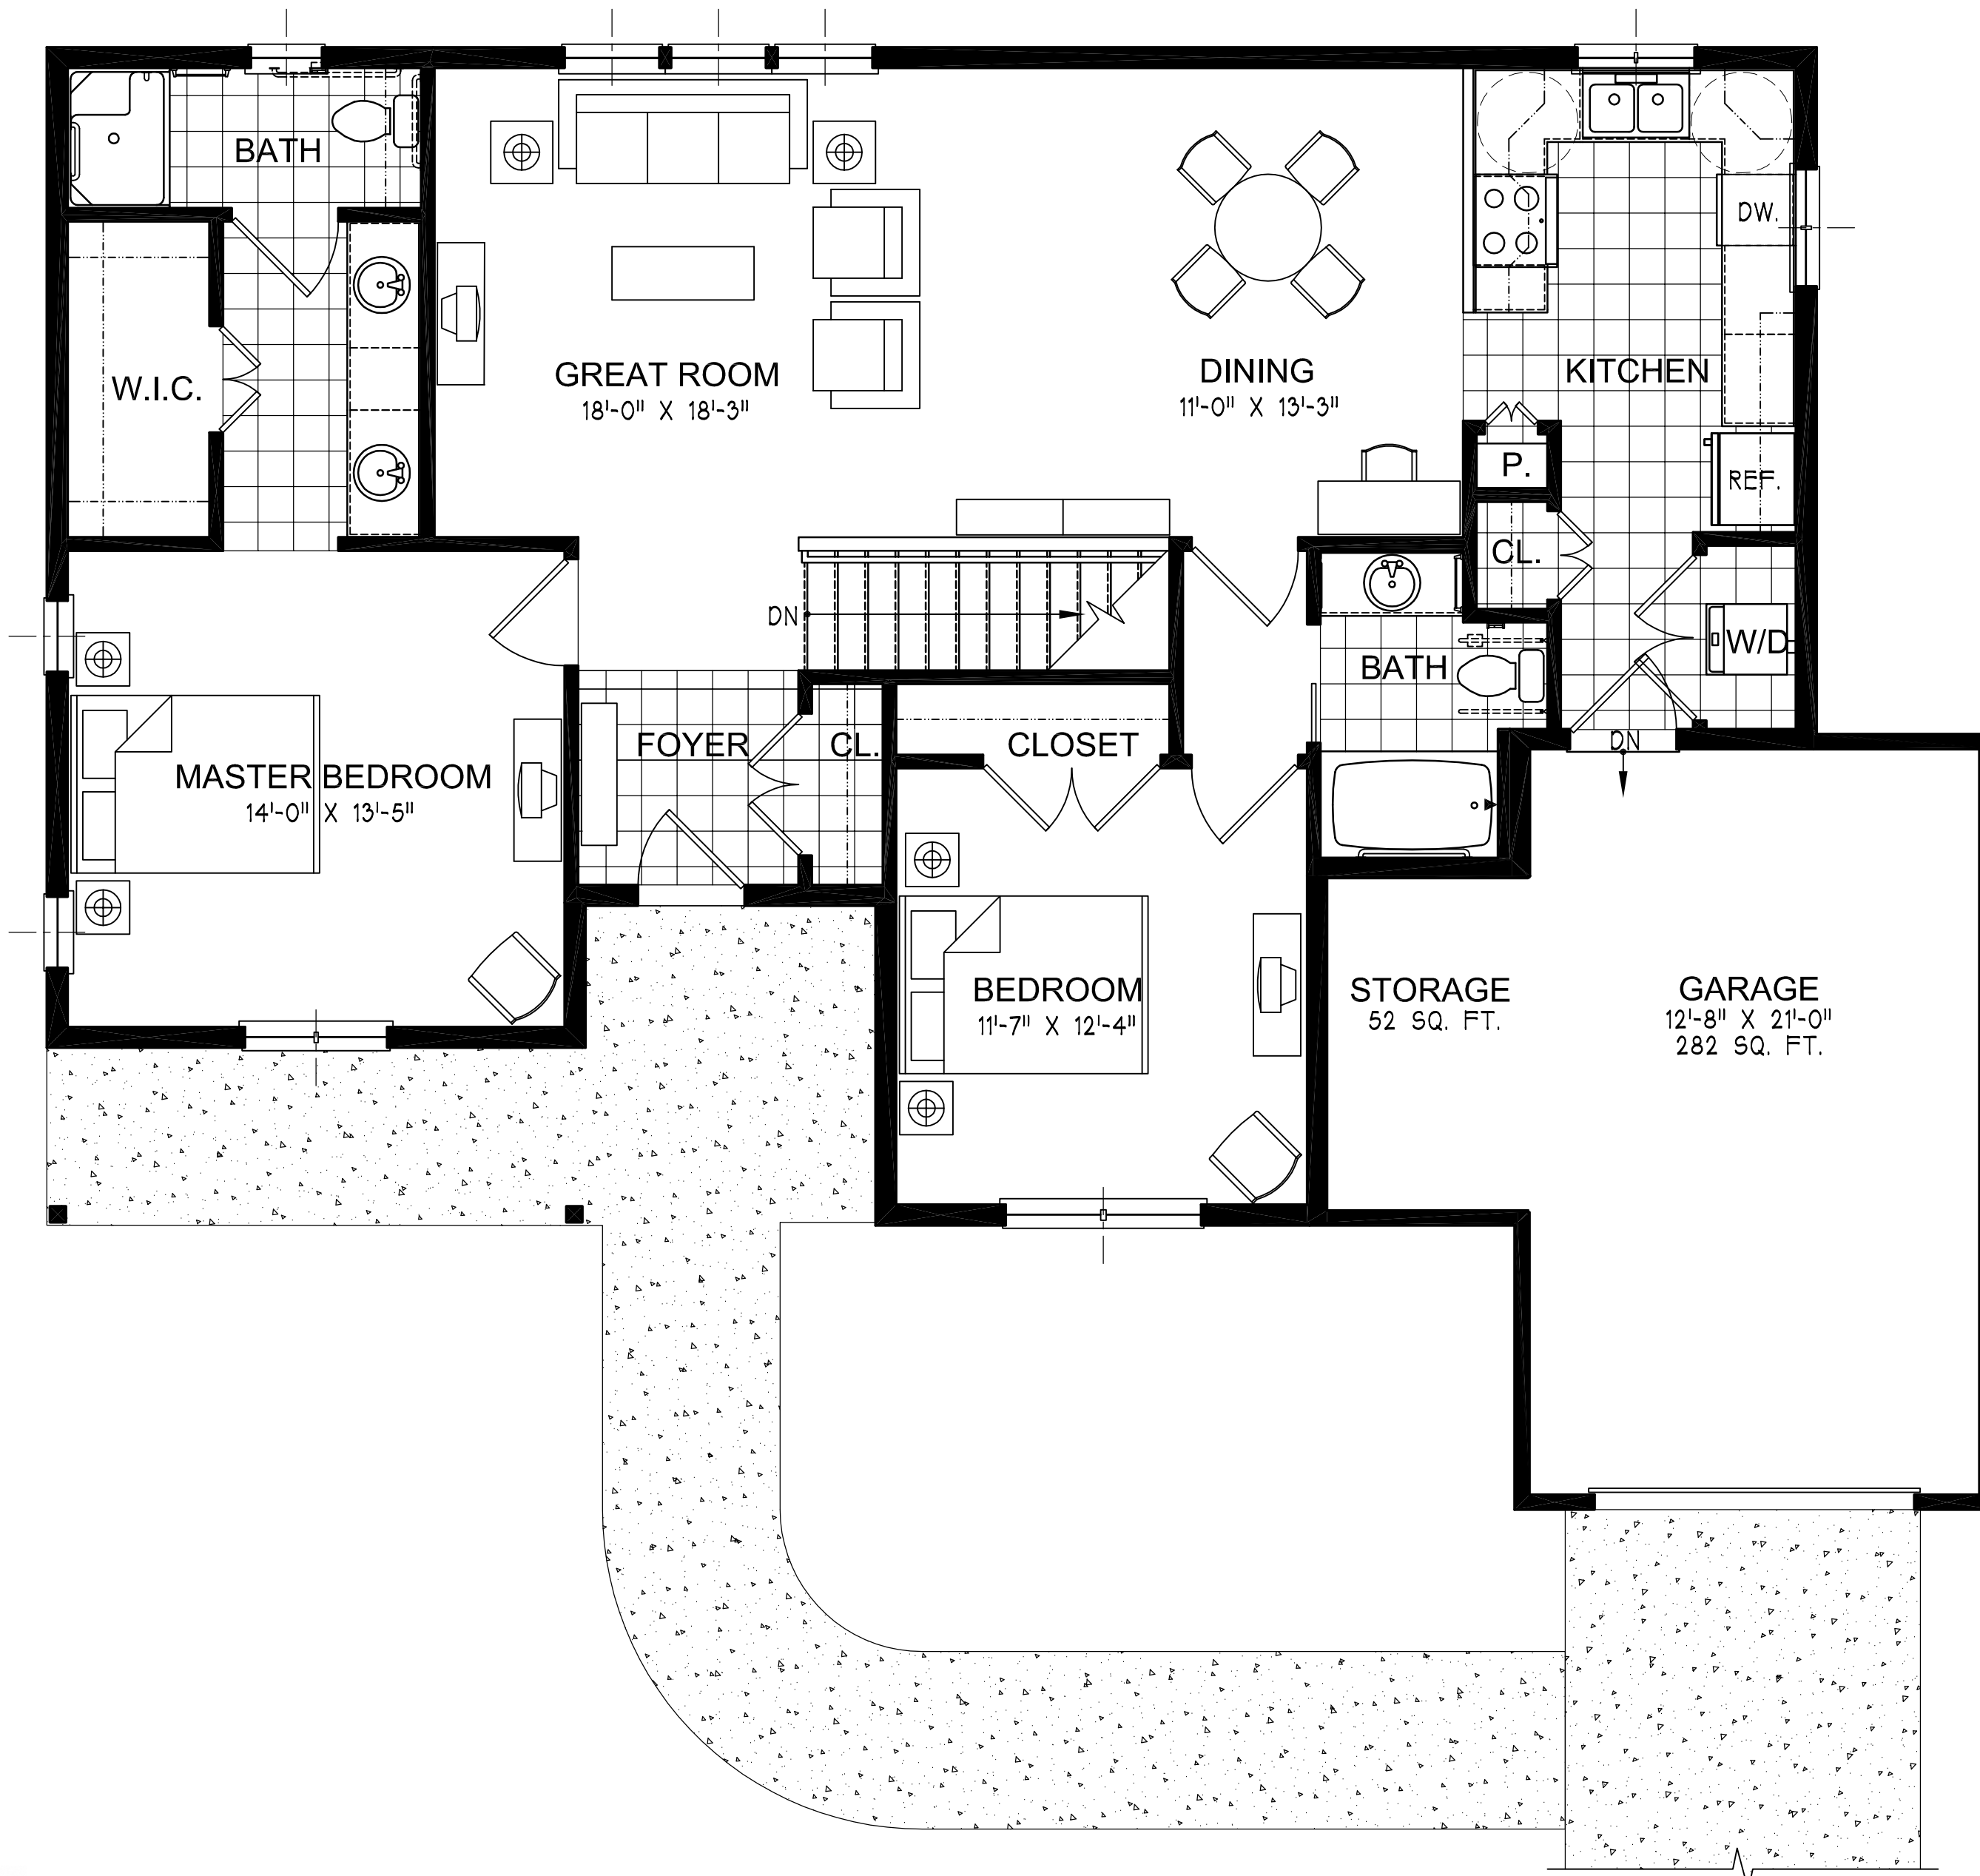

Basement

Main Level

Cottage Home -Dogwood

Units 37, 38

1325 SQ. FT. Main Floor - 925 SQ. FT. Walk-Out Basement