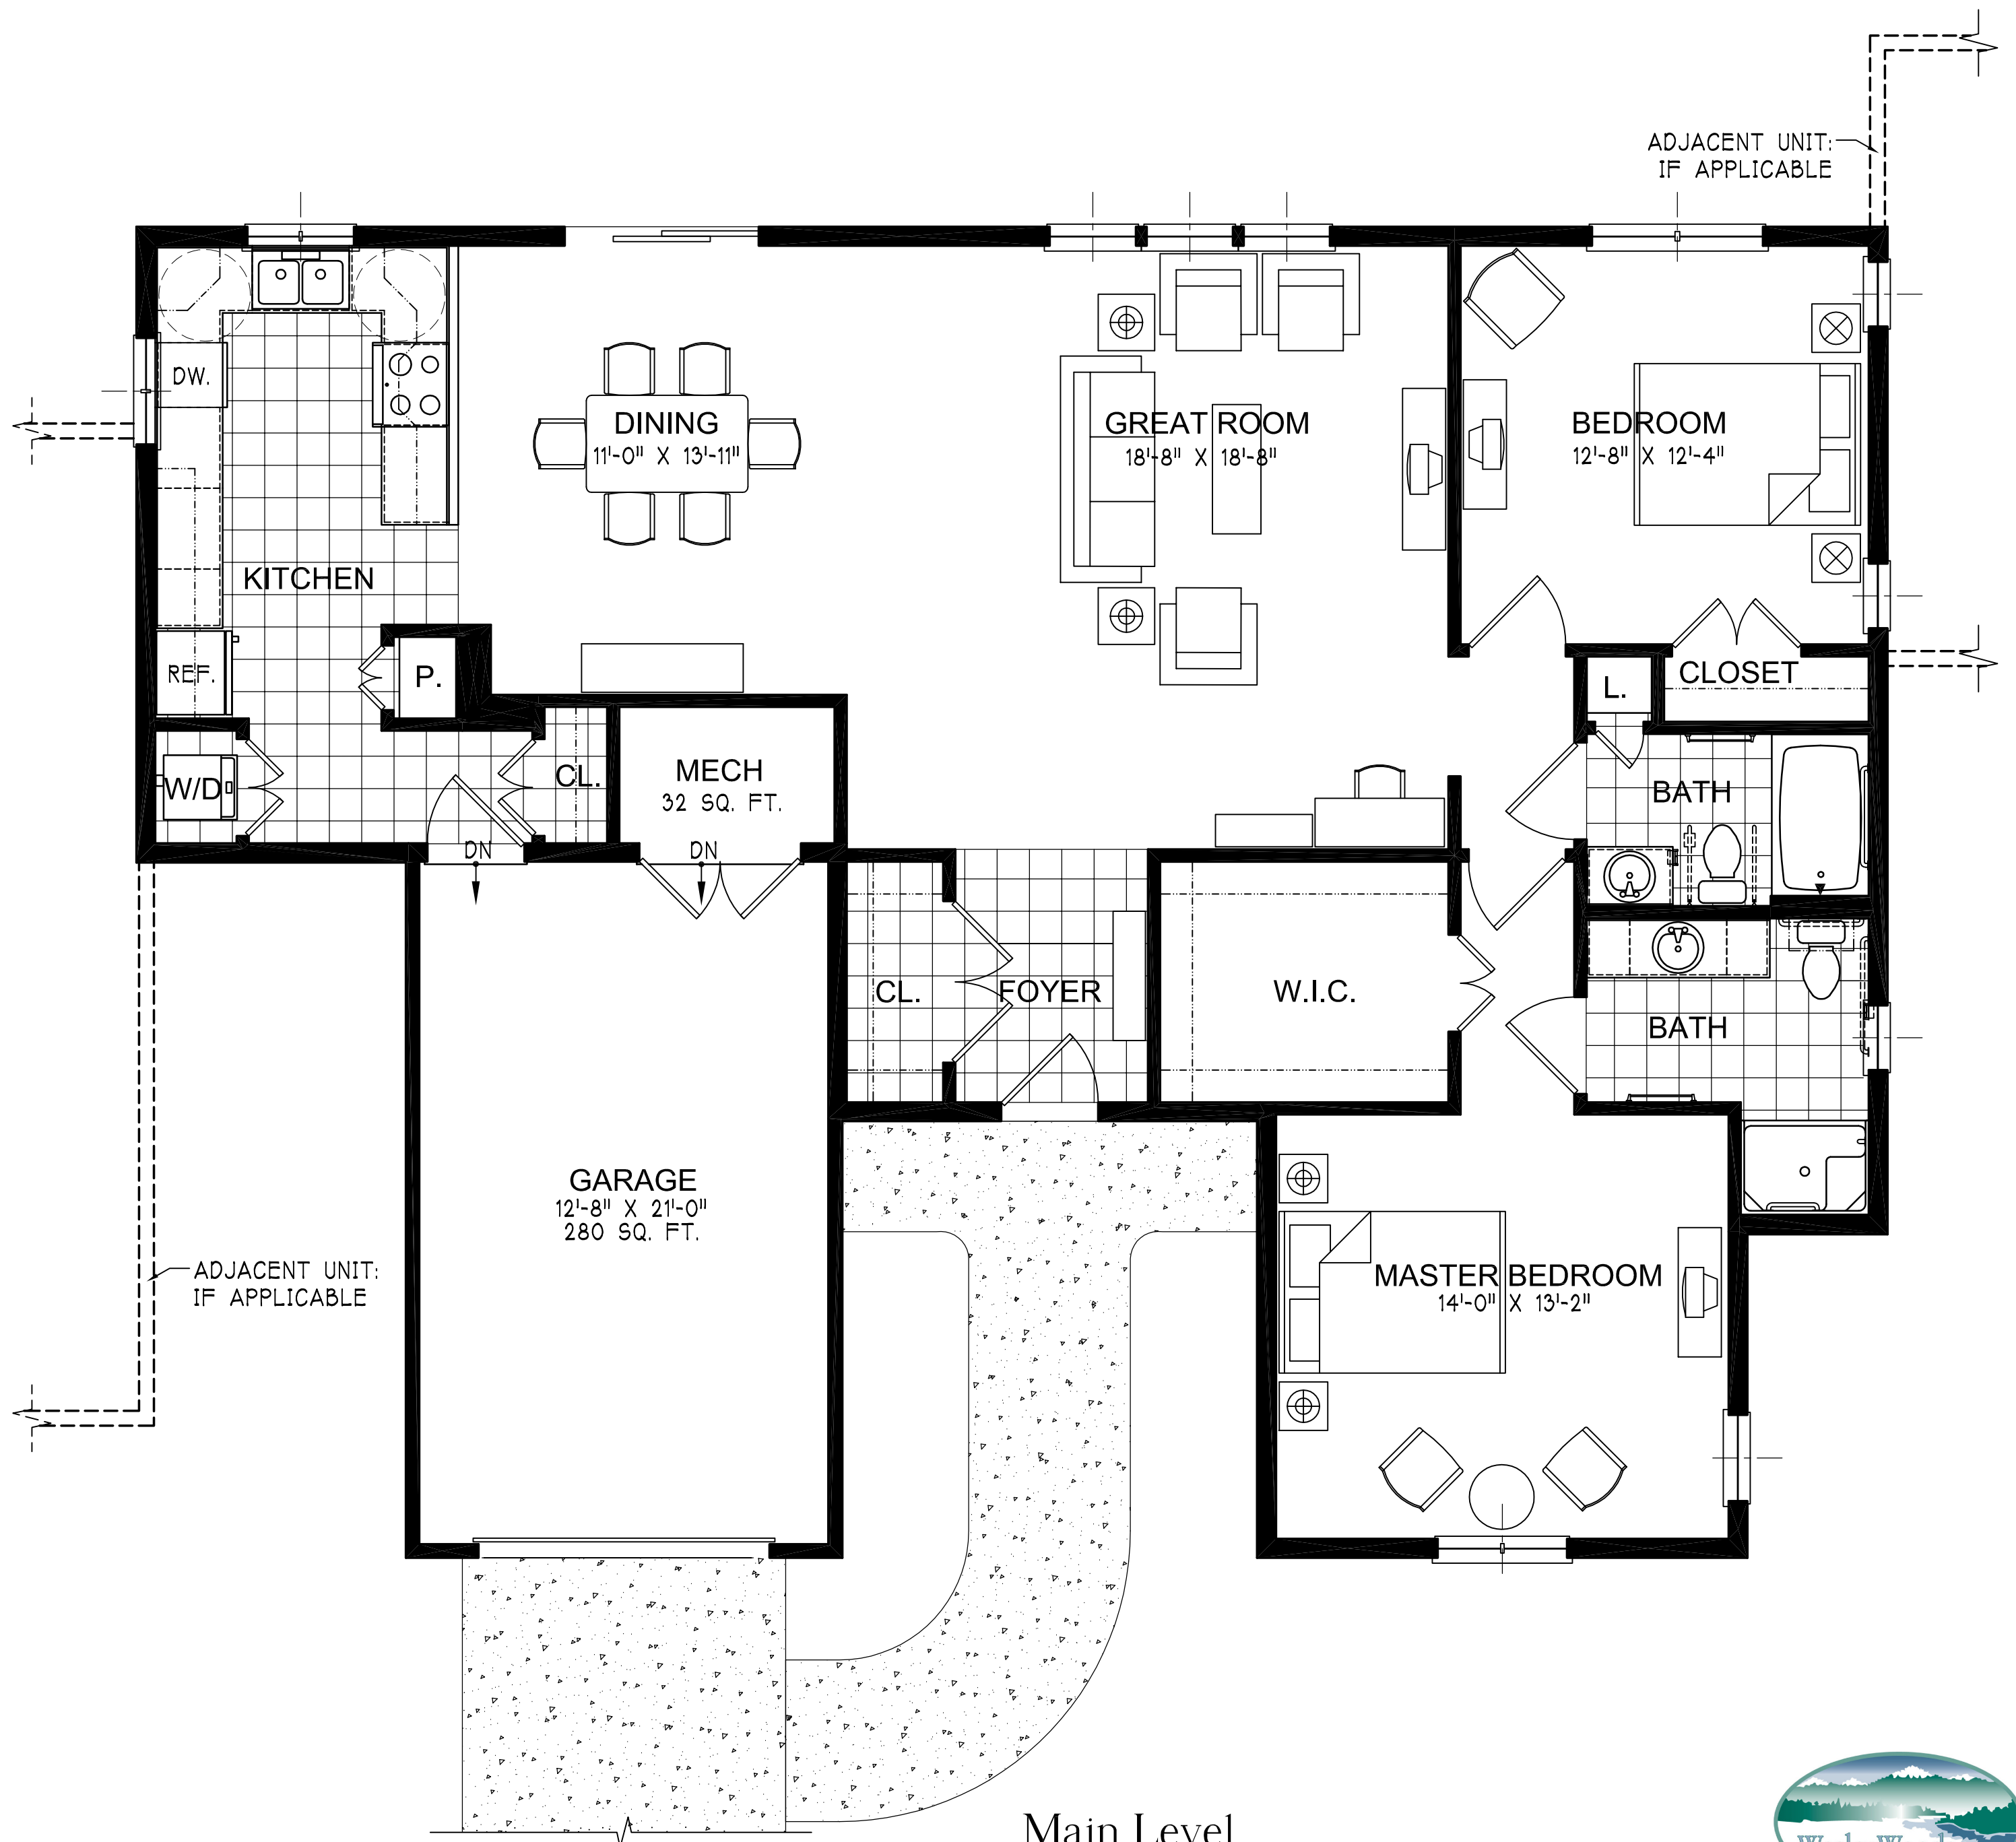

Alternate Garage - Unit 33

Main Level

Cottage Home - Elm

Units 13, 14, 23, 31, 32, 33 - Single 11, 12 - Duplex
1499 SQ. FT.